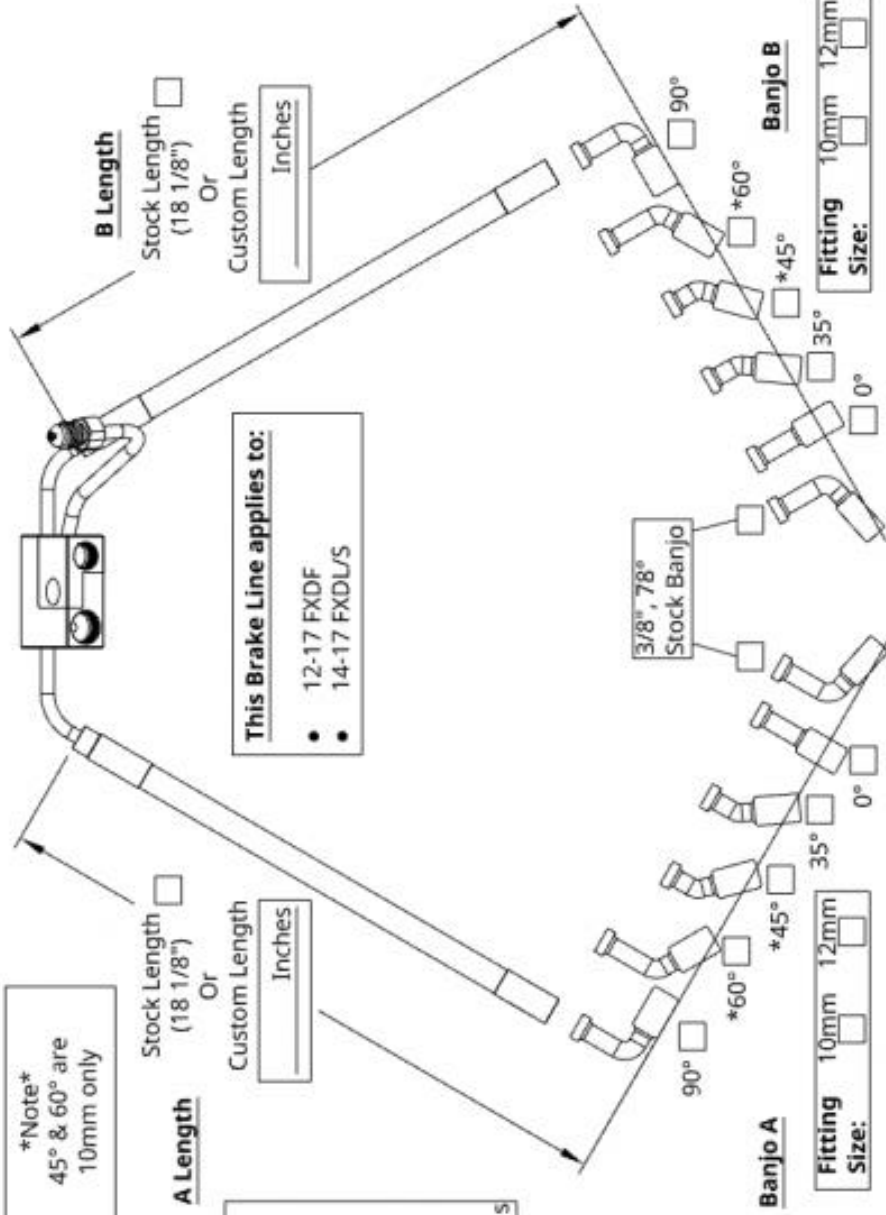

## Lower ABS Brake Line SSC1322

Custom orders cannot be returned or refunded. Please see our warranty and returns policy. Call (585) 381-8380 for more information

Model: \_\_\_\_\_  
 Year: \_\_\_\_\_  
 Model and Year must be specified to get stock lengths

\*Note\*  
 45° & 60° are 10mm only

This Brake Line applies to:

- 12-17 FXDF
- 14-17 FXDL/S

Model and Year must be specified to get stock lengths

### Upper Length

- Stock Length
- Or
- Custom Length

NOTE:  
10mm is compatible with 3/8"